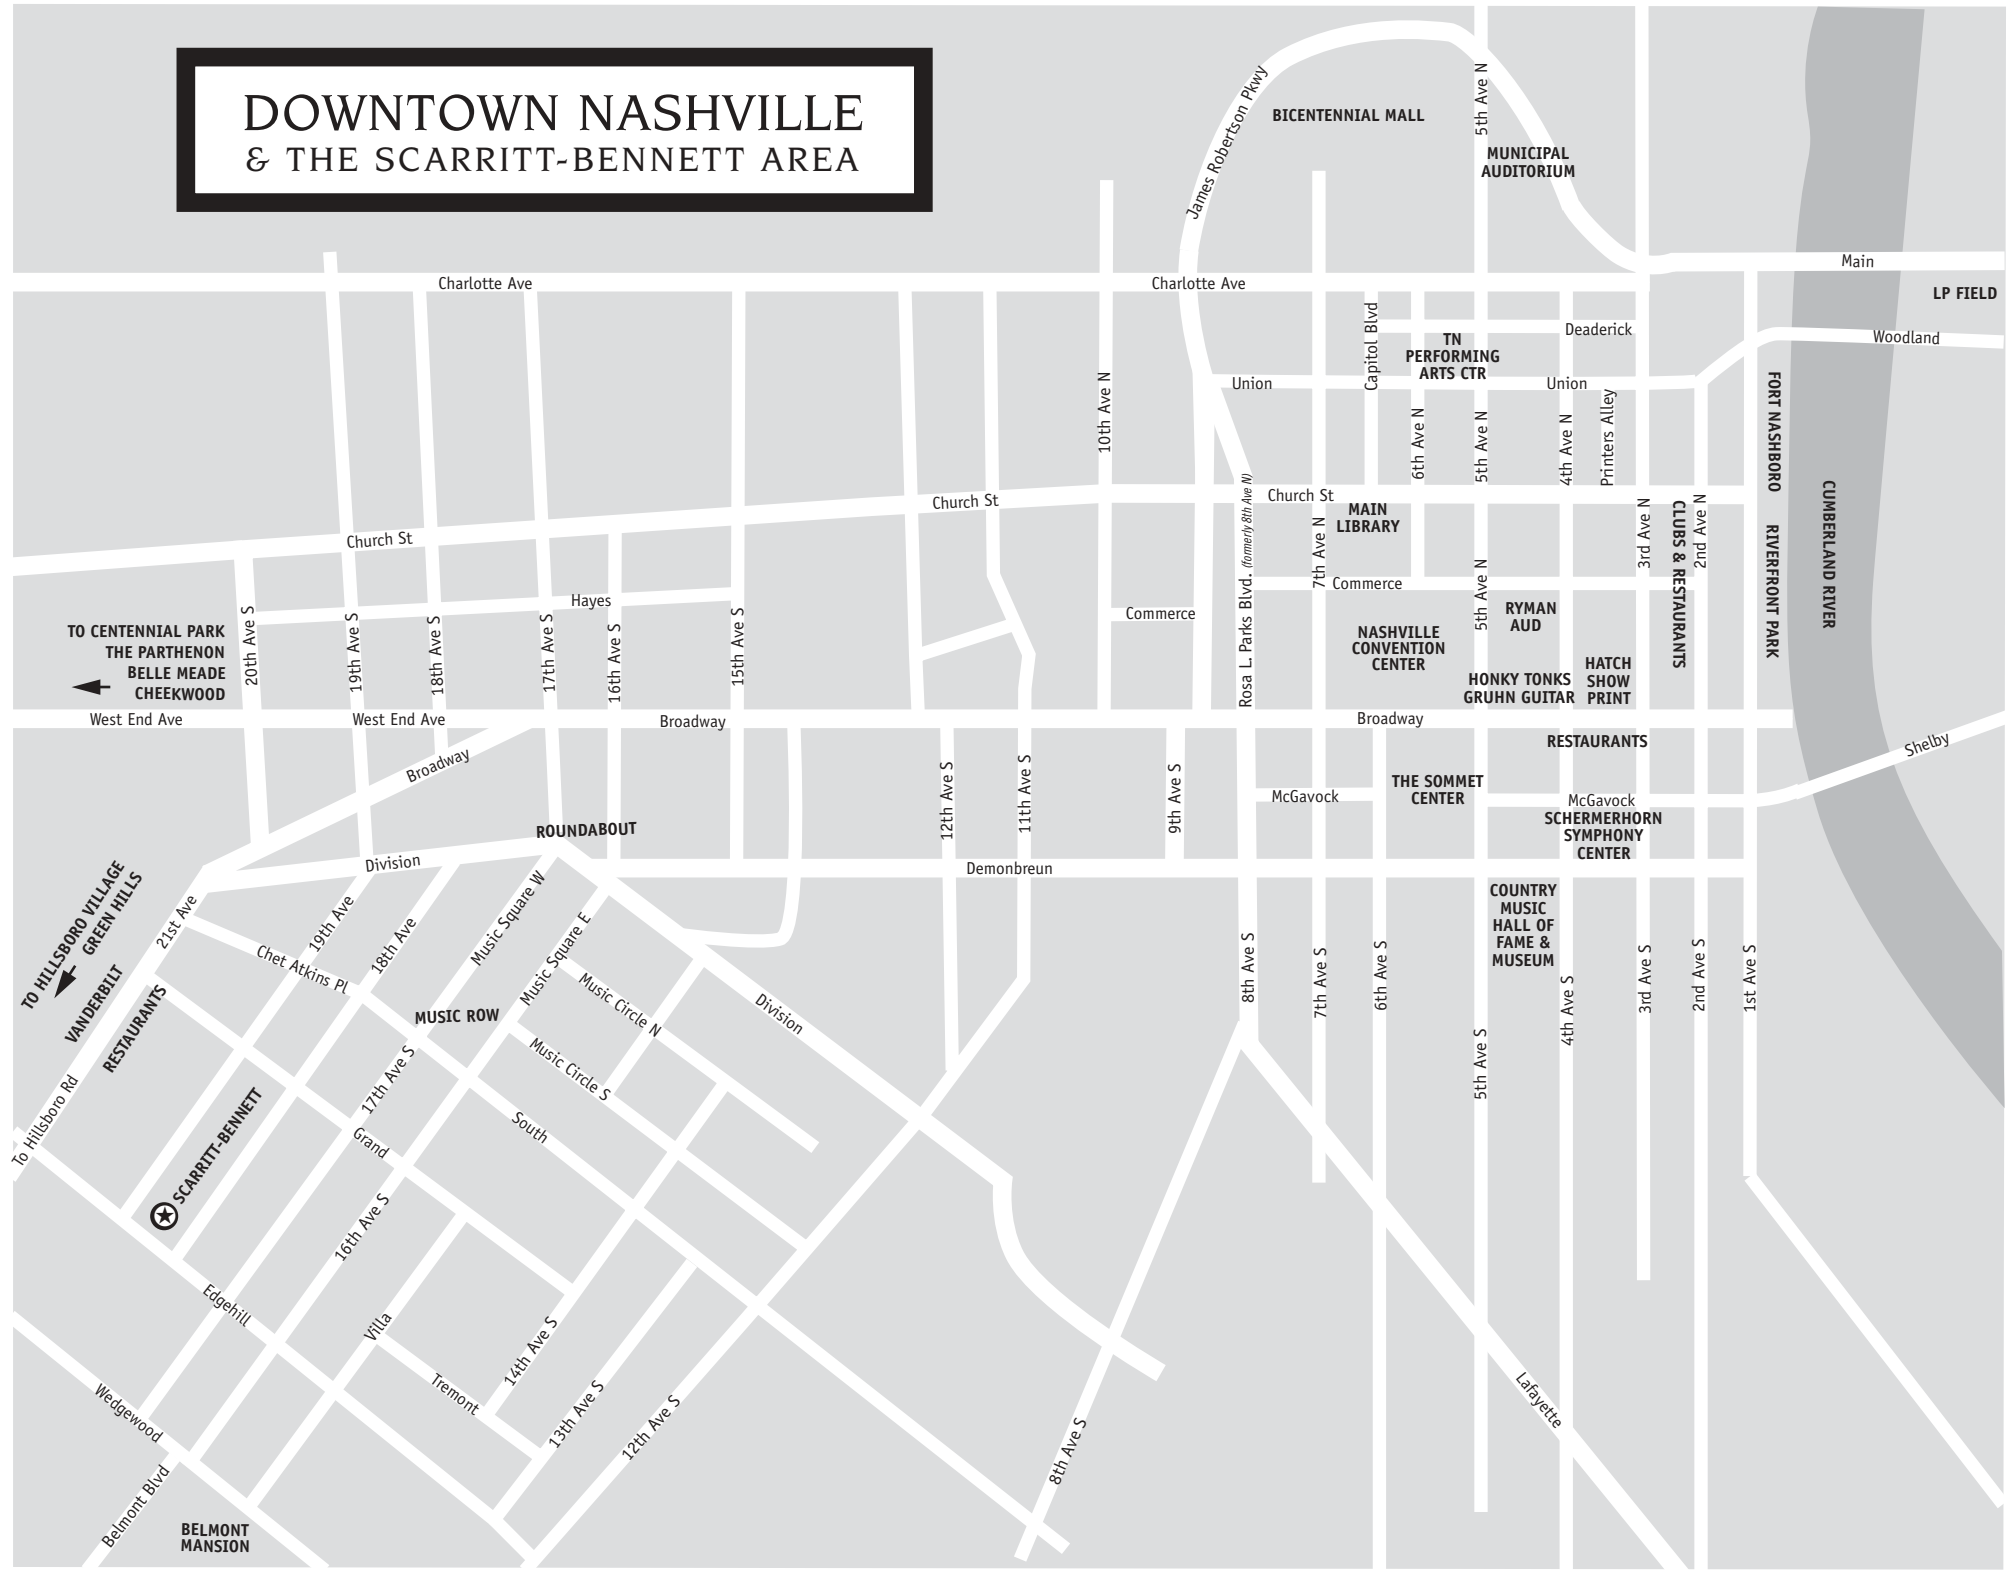

DOWNTOWN NASHVILLE & THE SCARRITT-BENNETT AREA

TO CENTENNIAL PARK
THE PARTHENON
BELLE MEADE
CHEEKWOOD

TO HILLSBORO VILLAGE
GREEN HILLS
VANDERBILT
RESTAURANTS

SCARRITT-BENNETT

BELMONT MANSION

BICENTENNIAL MALL

Commerce

West End Ave

West End Ave

Broadway

Broadway

Broadway

ROUNDABOUT

Demonbreun

Division

Division

MUSIC ROW

21st Ave

Chet Atkins Pl

19th Ave

18th Ave

Music Square W

Music Square E

Music Circle N

Music Circle S

Grand

South

17th Ave S

16th Ave S

Villa